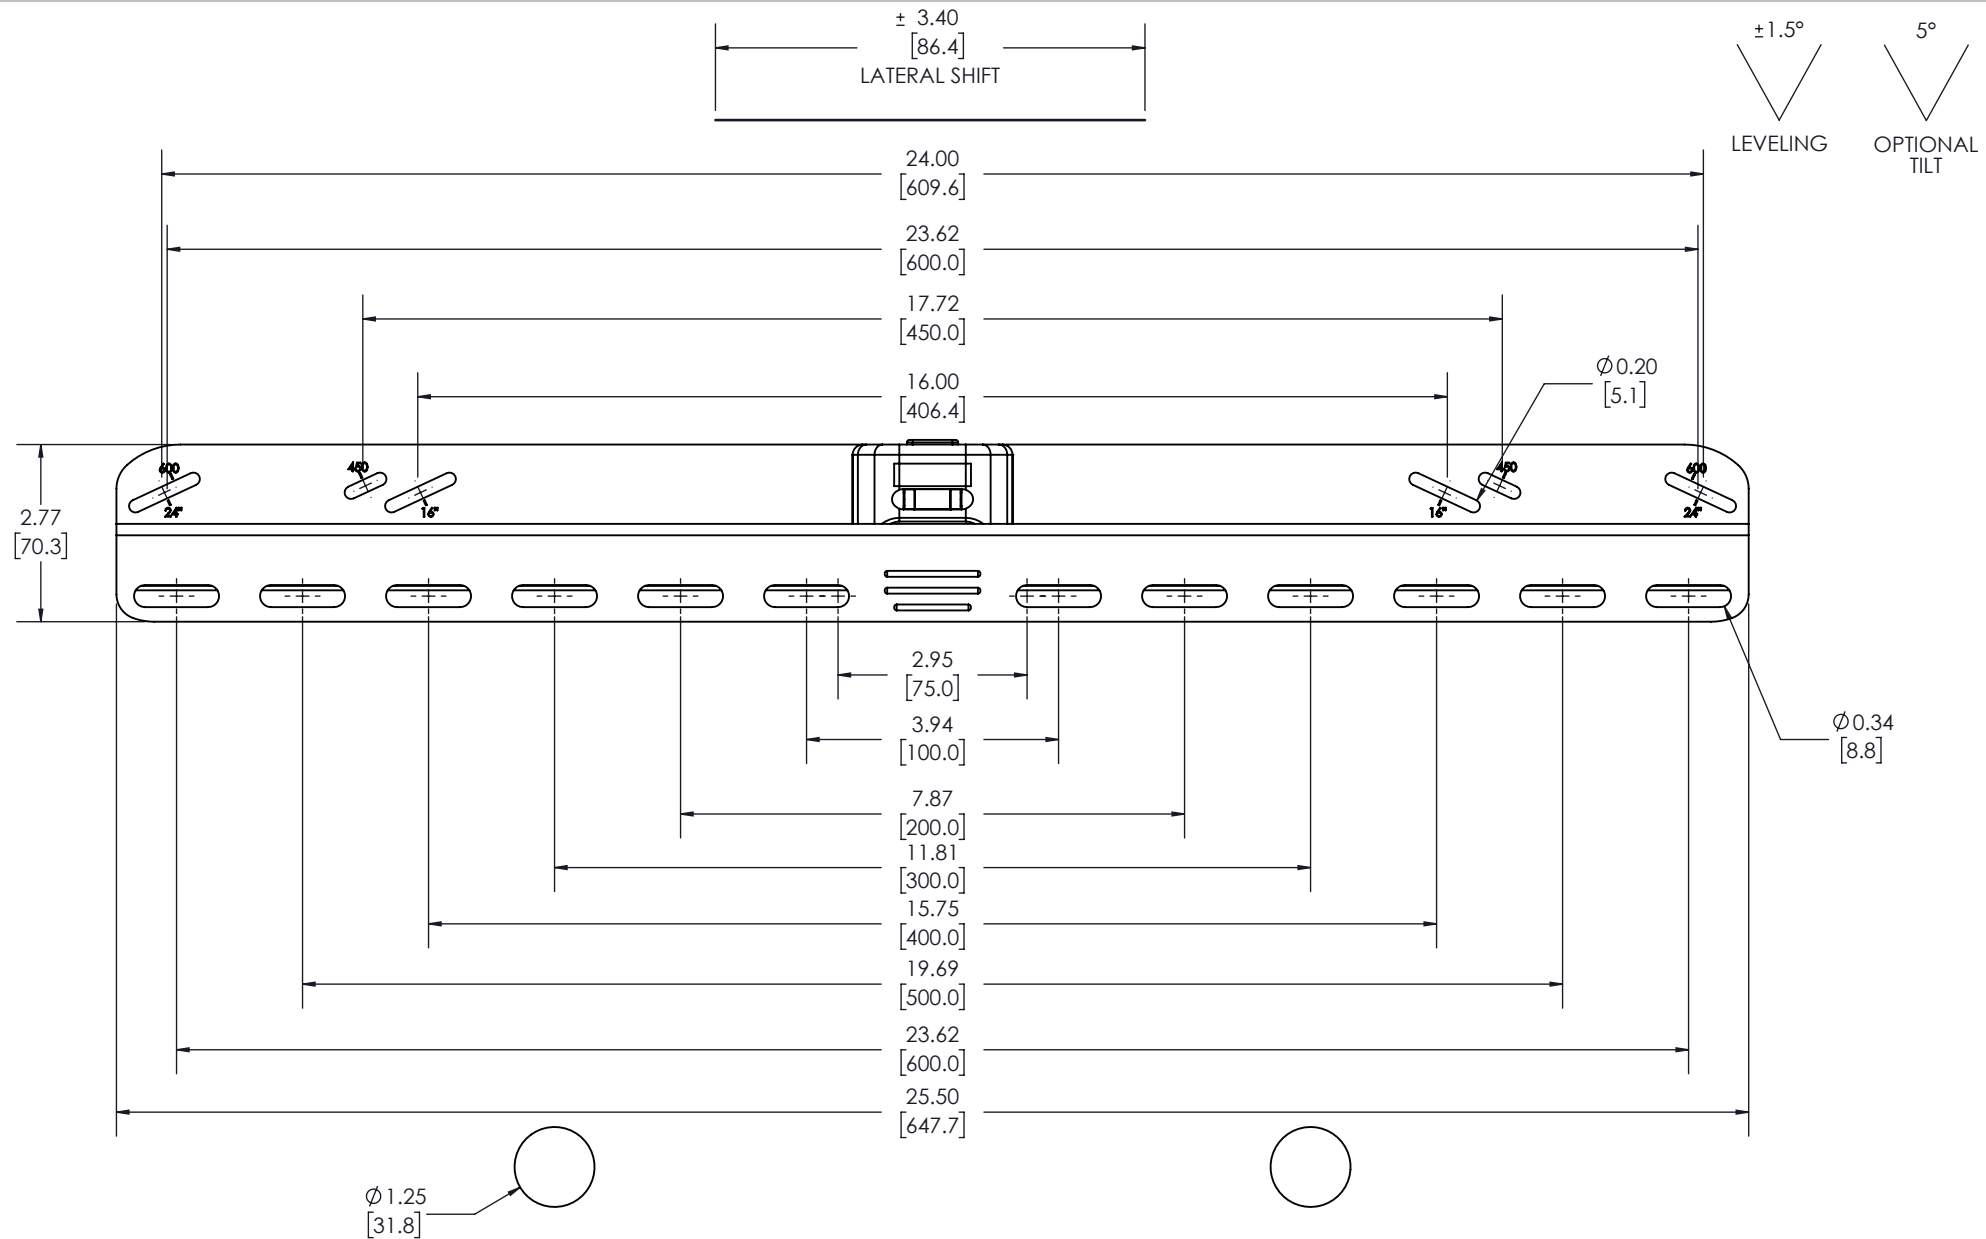

SIMPLY SAFE MOUNT 6805-002197

THE INFORMATION AND DESIGNS CONTAINED IN THIS DRAWING ARE CONFIDENTIAL AND THE PROPRIETARY PROPERTY OF MILESTONE AV TECHNOLOGIES NEITHER THIS DESIGN NOR ANY INFORMATION CONTAINED IN THIS DRAWING MAY BE REPRODUCED OR DISCLOSED TO OTHERS WITHOUT THE EXPRESS WRITTEN CONSENT OF MILESTONE AV TECHNOLOGIES. 本图纸所包含的信息和设计均系 Milestone 机密和知识产权，本图纸包含的设计和信 息在未经 Milestone 允许情况下均不得复制或泄露

TV INTERFACE

SIDE VIEW